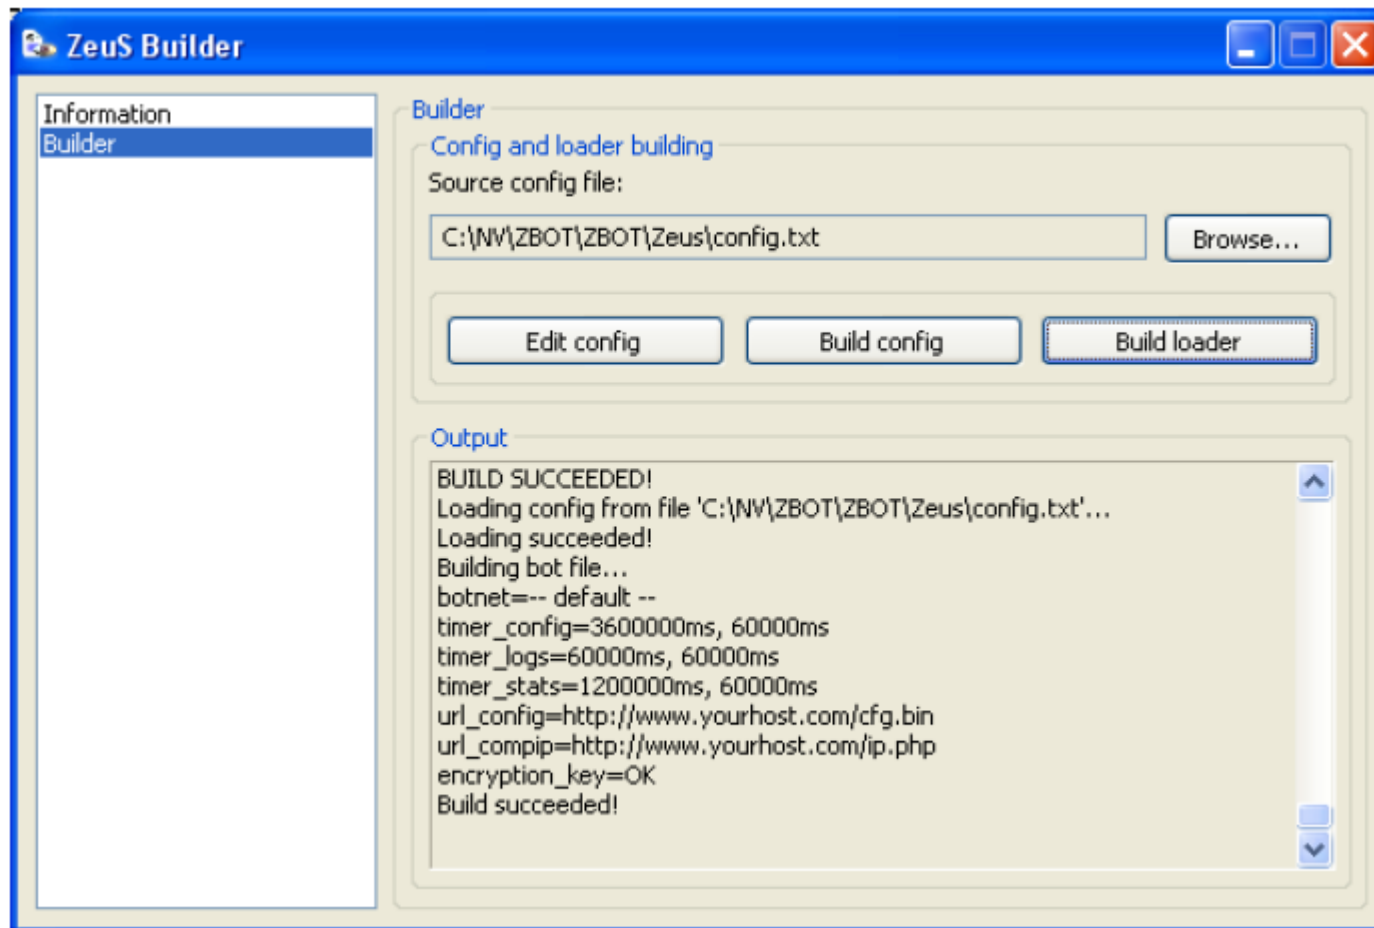

Zeus 2.1

Zeus 2.1

Zeus 2.1

Zeus 2.1

- Password Stealer:

- Data stored in browser cookies
- Any certificates that can be found using CertEnumCertificatesInStore().
- Data stored in flash cookies
- Credential information stored by the following FTP programs: