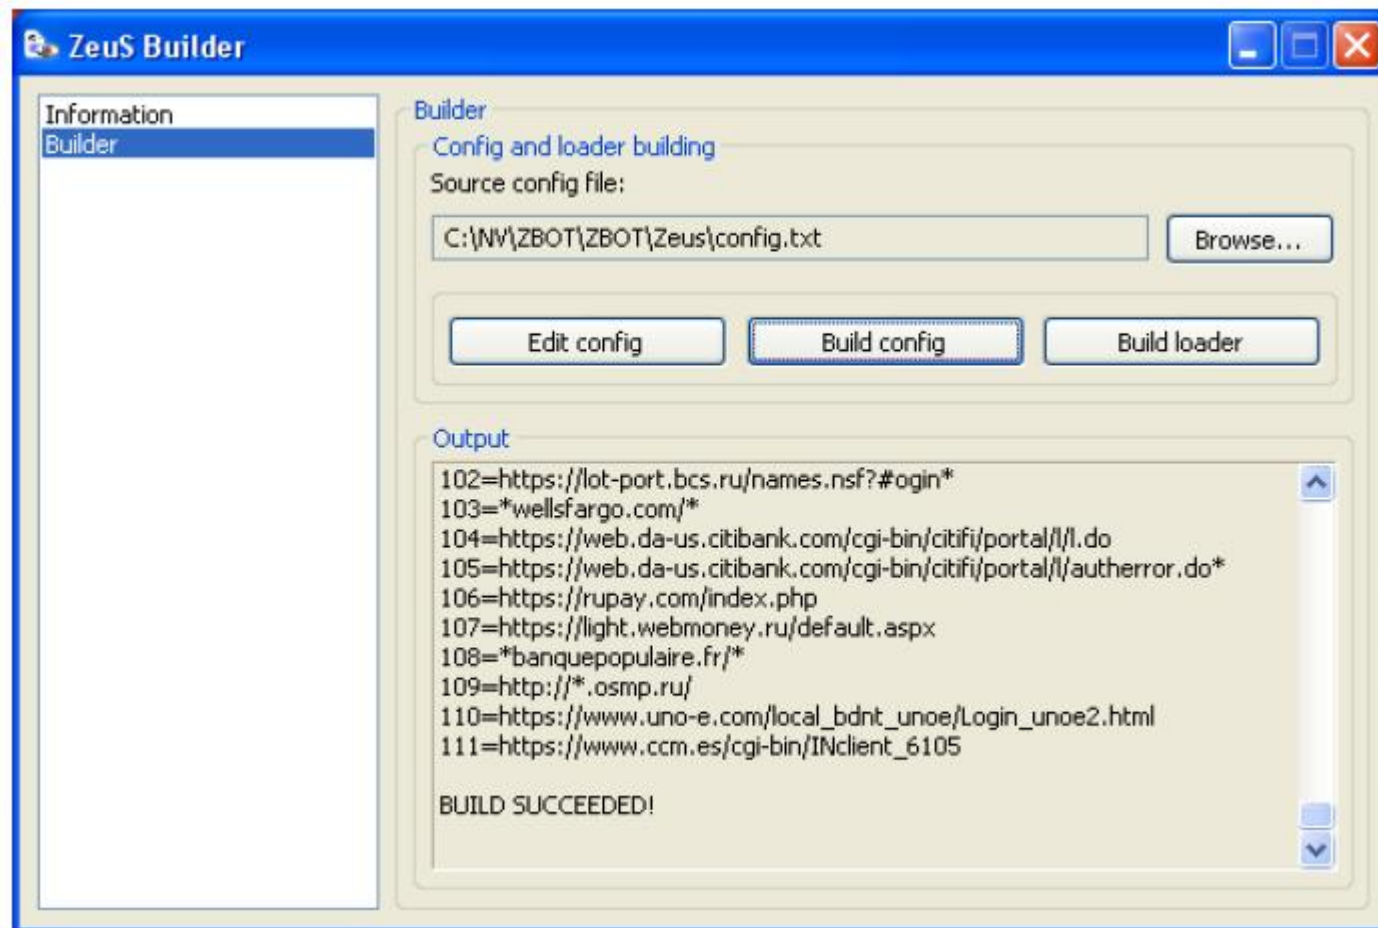

Zeus 2.1

Zeus 2.1

Zeus 2.1

Zeus 2.1

- Password Stealer:

- Data stored in browser cookies
- Any certificates that can be found using CertEnumCertificatesInStore().
- Data stored in flash cookies
- Credential information stored by the following FTP programs: